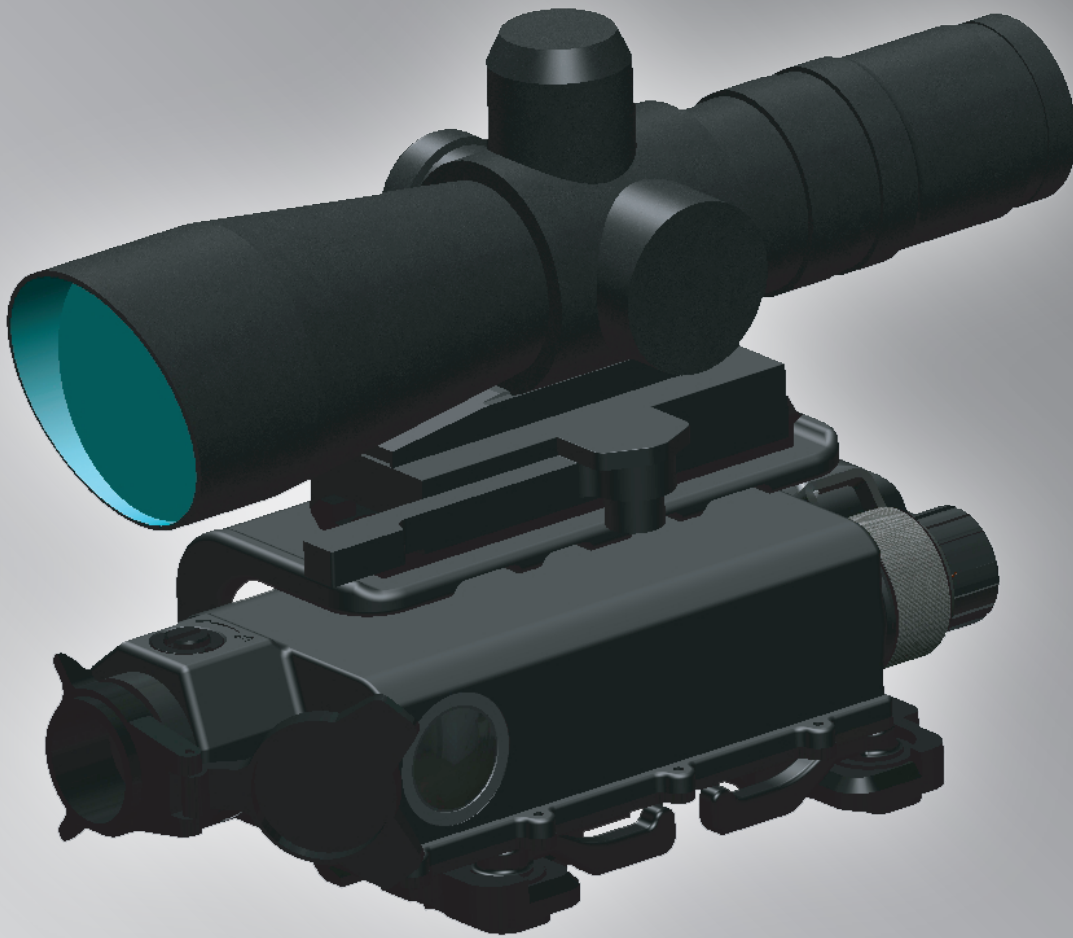

ALFALIGHT™

NLOD

Non-Lethal Optical Distractor

Available Factory Options

- Stacking mount bracket
- Output beam divergence factory-adjustable (from distance pointer to close quarters)
- Reduced output power
- Factory-programmable flash rate
- External power & control inputs (9-24 V_{DC})
- Extended-length remote tape switch
- Custom housings, finishes